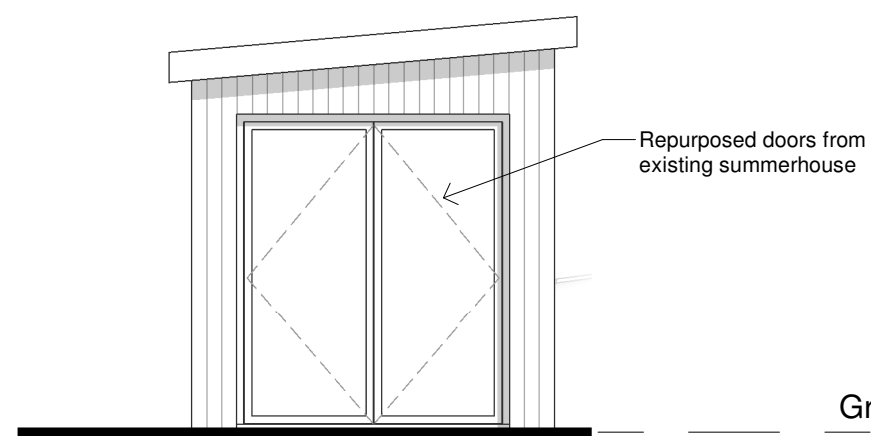

Shed North Elevation
1 : 50

Shed East Elevation
1 : 50

Shed South Elevation
1 : 50

Shed West Elevation
1 : 50

Rev	Notes updated Revision Description	WH Drawn	KS Check	16/04/2021 Date
A	Notes updated	WH	KS	16/04/2021