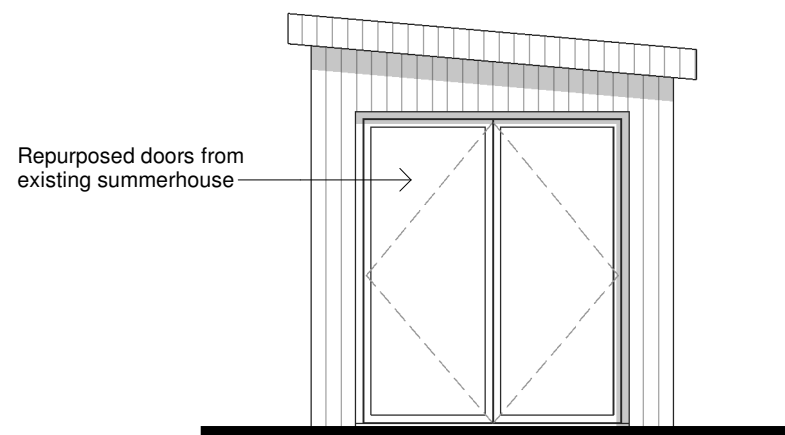

Shed North Elevation
1 : 50

Shed East Elevation
1 : 50

Shed South Elevation
1 : 50

Shed West Elevation
1 : 50

Rev	Notes updated Revision Description	WH Drawn	KS Check	16/04/2021 Date
A	Notes updated	WH	KS	16/04/2021

Title
Shed Elevations

Scale @ A3	Drawn By	Checked By	Date
1 : 50	WH	KS	09/12/2020

Drawing Number	Job No.	Sheet No.	Rev.
	17-11	A304	A