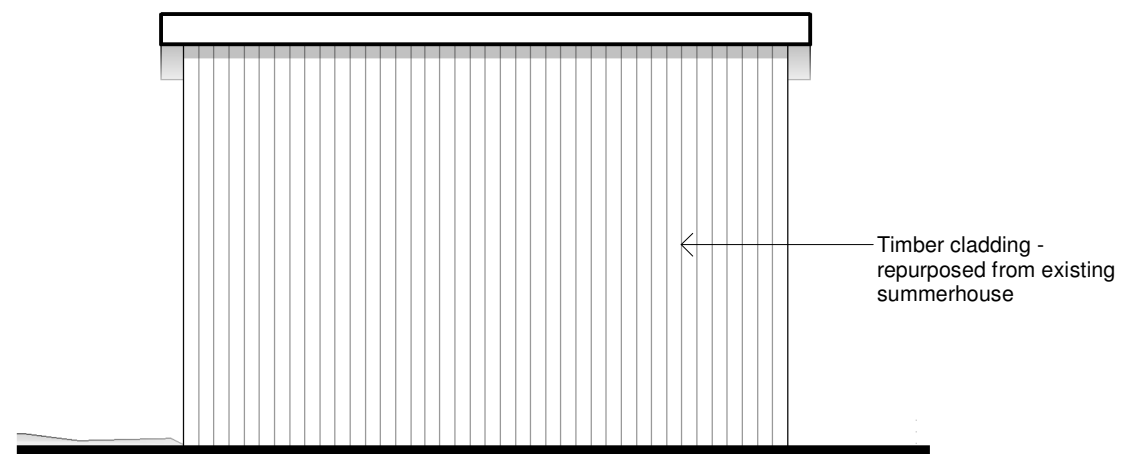

Shed North Elevation
1 : 50

Shed East Elevation
1 : 50

Shed South Elevation
1 : 50

Shed West Elevation
1 : 50

Rev	Notes updated Revision Description	WH Drawn	KS Check	16/04/2021 Date
A	Notes updated	WH	KS	16/04/2021

Title
Shed Elevations

Scale @ A3	Drawn By	Checked By	Date
1 : 50	WH	KS	09/12/2020

Drawing Number	Job No.	Sheet No.	Rev.
	17-11	A304	A